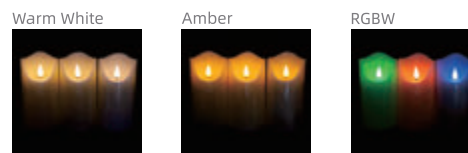

Optional Colors