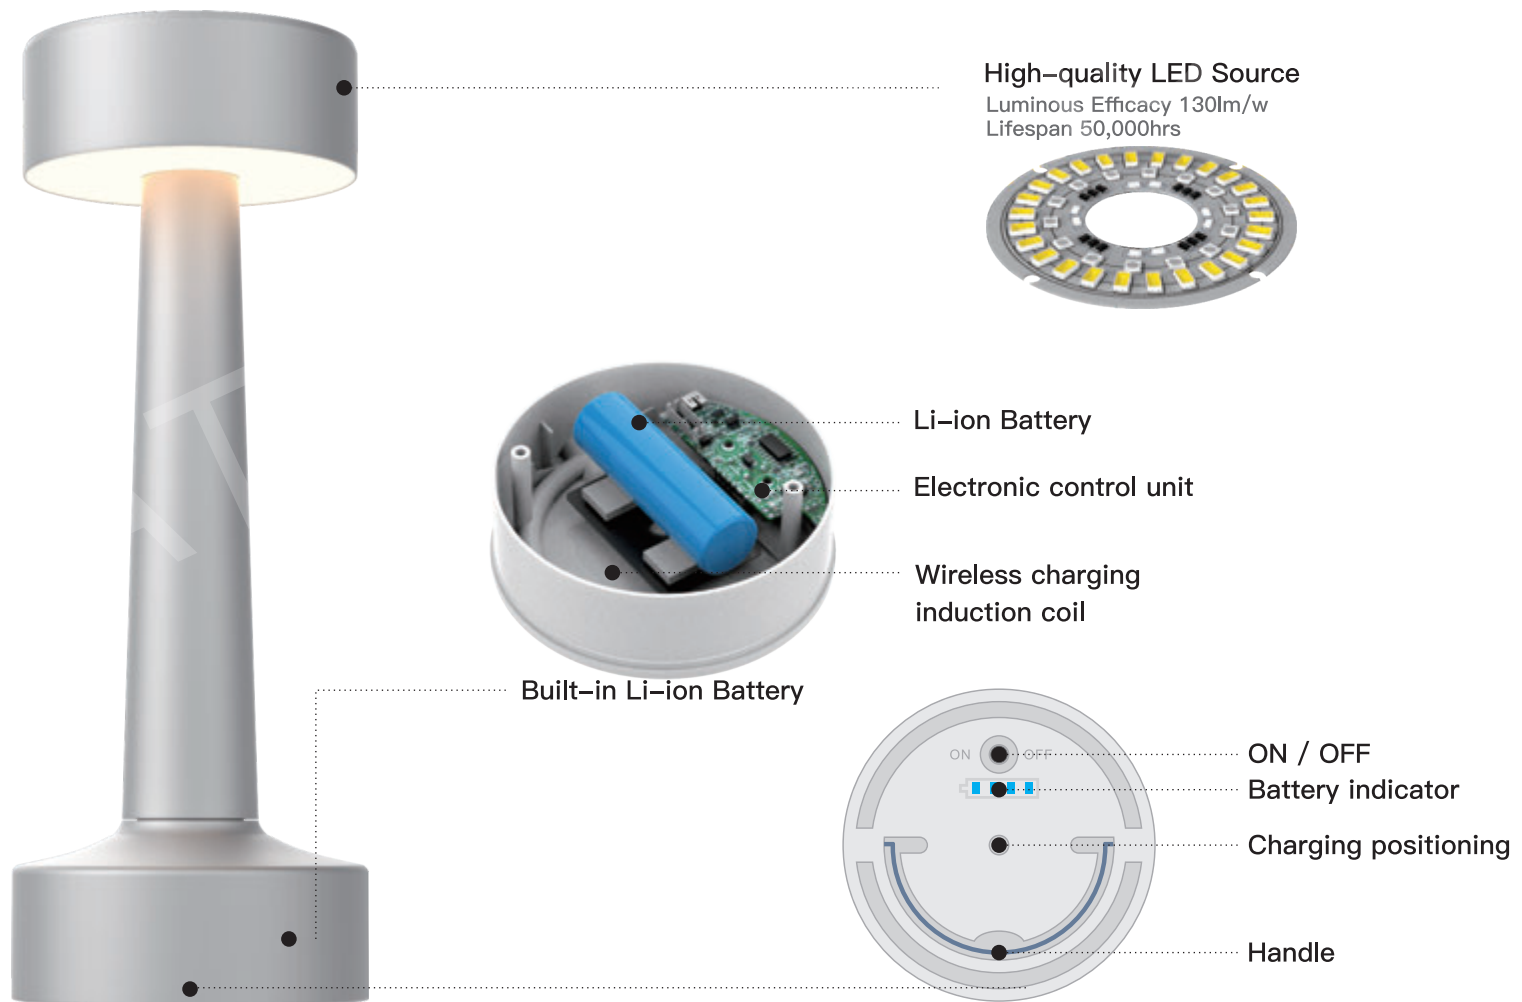

Product feature

Replaceable electronic corn enables quick and easy repair.
Tips: The above images are only examples, please focus on actual products

Instruction for Remote Control

Aluminum Table Lamp series