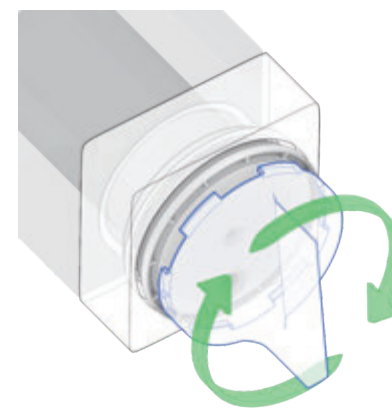

Waterproof

Installation tools

Modular design can be quickly replaced maintenance, easy to use.

Wood table lamp

201
Wood

202
Wood

203
Wood

204
Wood