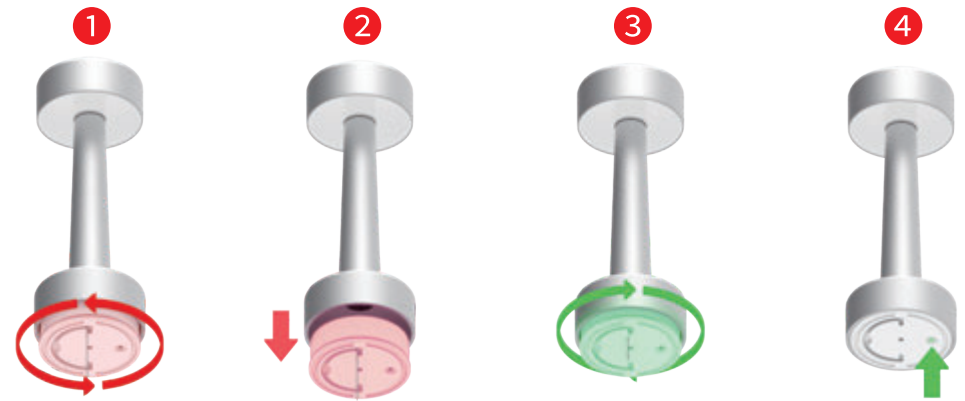

Product feature

Replaceable electronic corn enables quick and easy repair.
Tips: The above images are only examples, please focus on actual products