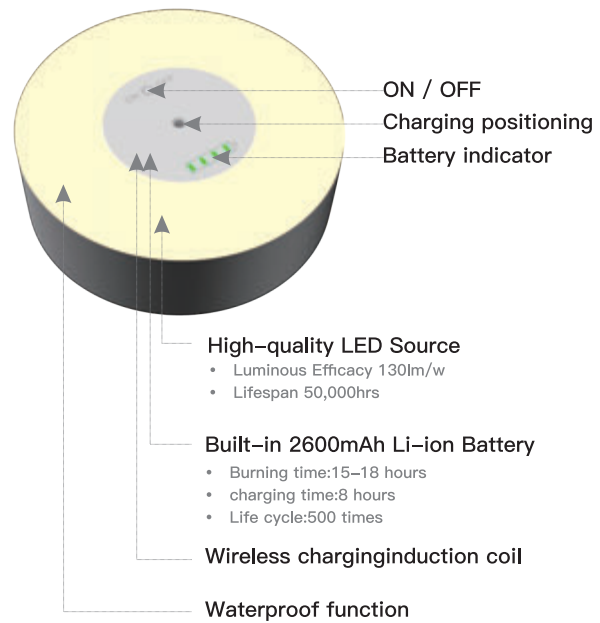

Different base and lamp body can be combined and matched at will

Product Performance

- Wireless intelligent charging system
- Aluminum alloy body & Waterproof
- Interchangeable shades & bases
- Built-in charging indicator & Battery indicator
- Bluetooth remote controller
- Waterproof for Indoor and Outdoor use