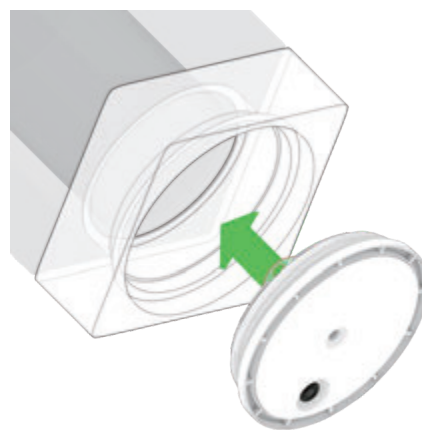

Waterproof

Installation tools

Modular design can be quickly replaced maintenance, easy to use.

Wood table lamp

201
Wood

202
Wood

203
Wood

204
Wood