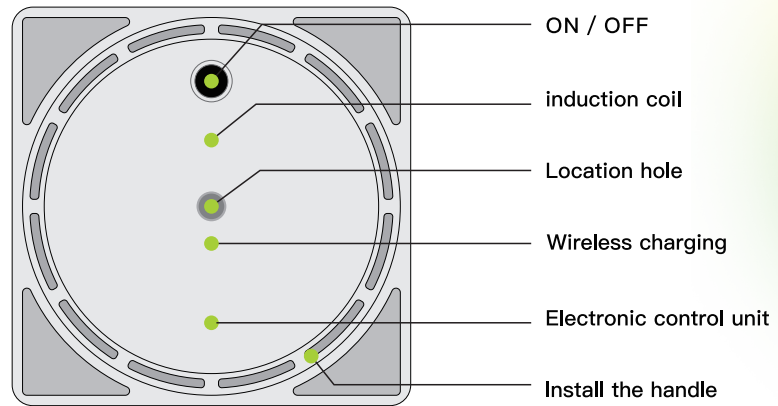

Glass table lamp

Different base and lamp body can be combined and matched at will