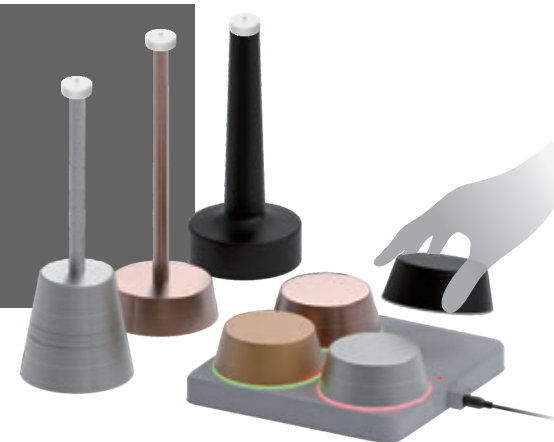

Aluminum Table Lamp series