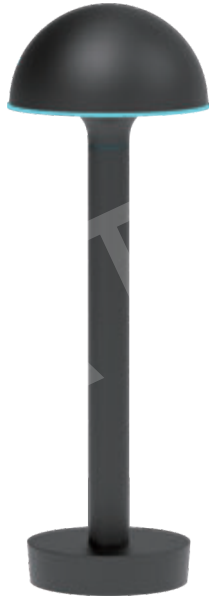

17T2

17T3

17T4

17T5

Aluminum Table Lamp series

18B3

Modular design, expand more uses

18B1

D100mm * H300mm

18B2

D100mm * H300mm

18B3

D100mm * H300mm

18B4

D100mm * H300mm

Aluminum Table Lamp